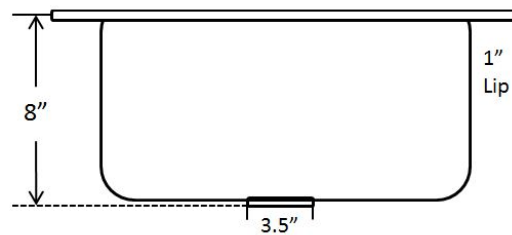

Kahlo  
Kahlo Fleur de Lys Aged Copper  
(Formally Hammered Black Copper Mini Toscana)

Item: KPA-1715BC

- Rectangular hand hammered aged copper 14 gauge
- Easy to clean and maintain
- Sound dampening panels and coating to reduce noise
- Rigorously tested to ensure no puddling or leaking
- Coordinating drain available
- Limited Lifetime Warranty

Dimensions:  
Outer 17" x 15", 8" depth  
Inner 14" x 13", 8" depth

For more information scan our QR code.  
• iPhone open camera and hover over code click on pop-up and it will redirect you  
• Android download QR app Lighting QR and follow instructions