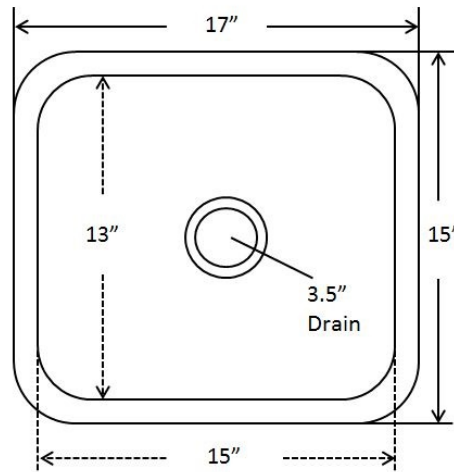

Kahlo  
Kahlo Fleur de Lys Aged Copper  
(Formally Hammered Black Copper Mini Toscana)

Item: KPA-1715BC

- Rectangular hand hammered aged copper 14 gauge
- Easy to clean and maintain
- Sound dampening panels and coating to reduce noise
- Rigorously tested to ensure no puddling or leaking
- Coordinating drain available
- Limited Lifetime Warranty

Dimensions:  
Outer 17" x 15", 8" depth  
Inner 14" x 13", 8" depth

For more information scan our QR code.  
• iPhone open camera and hover over code click on pop-up and it will redirect you  
• Android download QR app Lighting QR and follow instructions